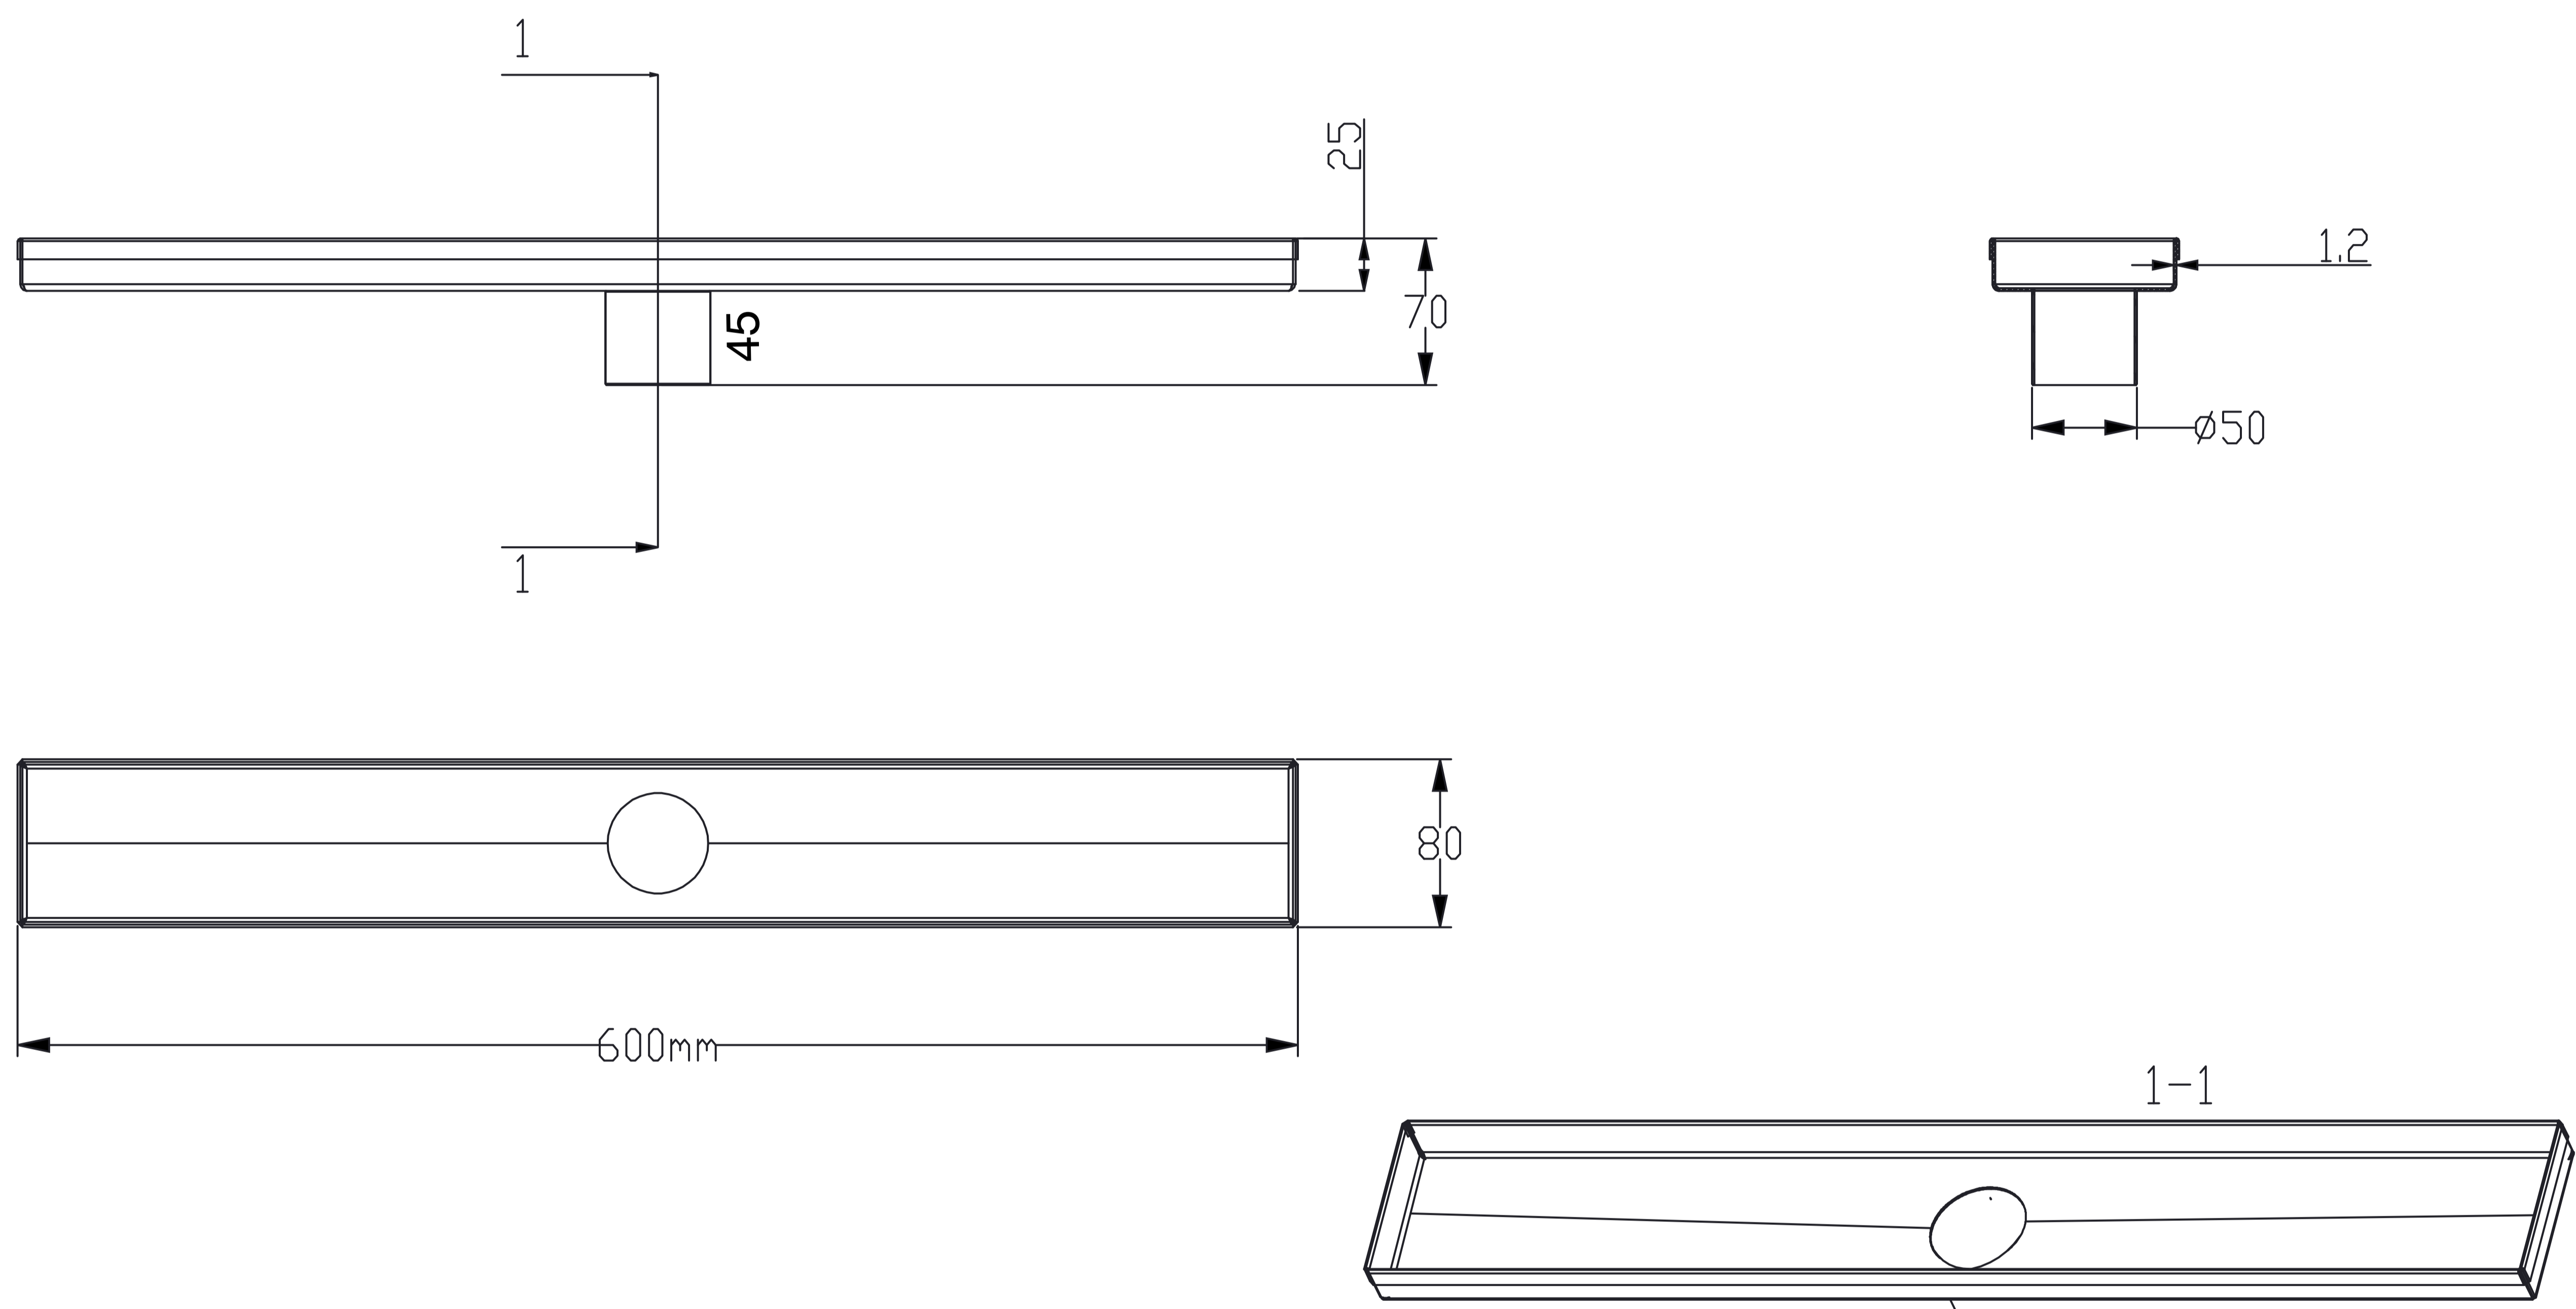

Shower Channel Base

Product Code : **60080 BS CH**

Technical Drawing

All dimension are in **mm**